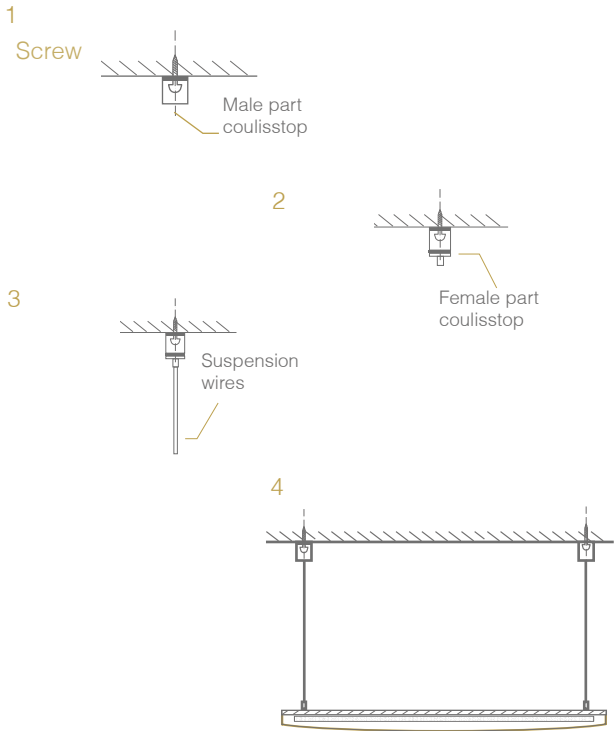

## TECHNICAL CHARACTERISTICS

Dome

Dimension	Size M	Size L
Diameter (mm)	750	1000
Depth (mm)	50	50
Reference	1COUP002	1COUP001
Light option	1COUP002D	1COUP001D

*These dimensions are given as an indication, do not hesitate to consult our design office for other dimensions. Various shaping possibilities, please consult us.*

## ATTACHMENT SYSTEM