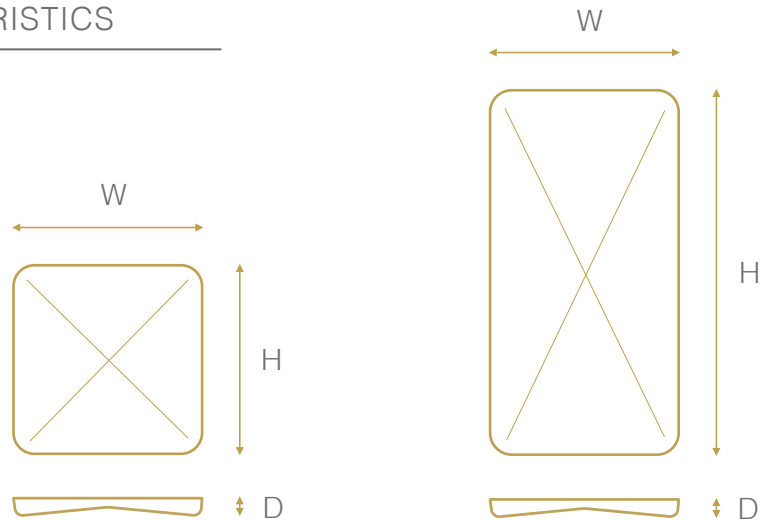

WALL SLABS

TECHNICAL CHARACTERISTICS

Square slab

Rectangular slab

Dimension	Size M	Size L	Size M	Size L
Width (mm)	360	720	360	360
Height (mm)	360	720	720	1080
Depth (mm)	45	45	45	45
Weight (kg)	1	2	2,1	3,1
Reference	1PADC001	1PADC002	1PADR001	1PADR002
Light option	1PADC001D	1PADC002D	1PADR001D	1PADR002D

Hexagonal slab

Round slab

Dimension	Size S	Size M	Size L	Size S	Size M	Size L
Width (mm)	240	384	624	Ø 300	Ø450	Ø600
Height (mm)	265	431	708	-	-	-
Depth (mm)	45	45	45	30	30	30
Weight (kg)	0,4	1	2,7	0,4	1	2,45
Reference	1PADH001	1PADH002	1PADH003	1PADD001	1PADD002	1PADD003
Light option		1PADH002D	1PADH003D	1PADD001D	1PADD002D	1PADD003D

These dimensions are given as an indication, do not hesitate to consult our design office for other dimensions. Various shaping possibilities, please consult us.

WALL SLABS

ATTACHMENT SYSTEM

Standard screw into wall