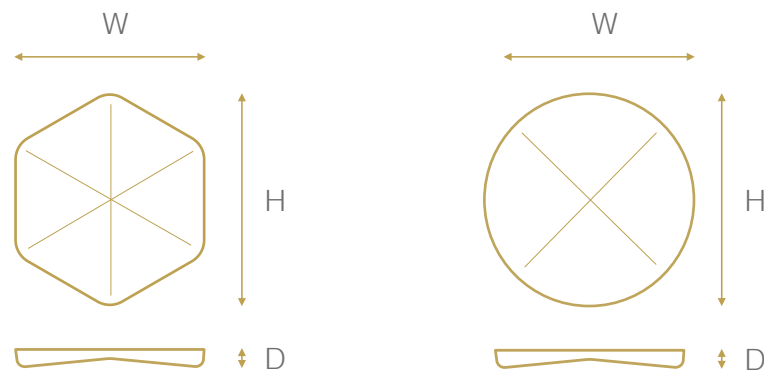

WALL SLABS

TECHNICAL CHARACTERISTICS

Square slab

Rectangular slab

Dimension	Size M	Size L	Size M	Size L
Width (mm)	360	720	360	360
Height (mm)	360	720	720	1080
Depth (mm)	45	45	45	45
Weight (kg)	1	2	2,1	3,1
Reference	1PADC001	1PADC002	1PADR001	1PADR002
Light option	1PADC001D	1PADC002D	1PADR001D	1PADR002D

Hexagonal slab

Round slab

Dimension	Size S	Size M	Size L	Size S	Size M	Size L
Width (mm)	240	384	624	Ø 300	Ø450	Ø600
Height (mm)	265	431	708	-	-	-
Depth (mm)	45	45	45	30	30	30
Weight (kg)	0,4	1	2,7	0,4	1	2,45
Reference	1PADH001	1PADH002	1PADH003	1PADD001	1PADD002	1PADD003
Light option		1PADH002D	1PADH003D	1PADD001D	1PADD002D	1PADD003D

These dimensions are given as an indication, do not hesitate to consult our design office for other dimensions. Various shaping possibilities, please consult us.

WALL SLABS

ATTACHMENT SYSTEM

Standard screw into wall