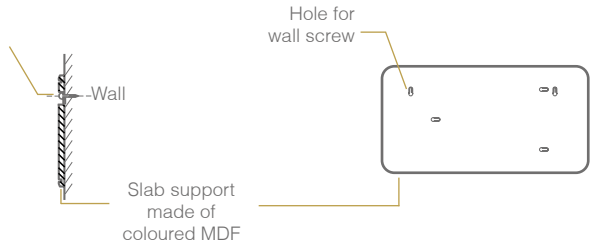

WALL SLABS

TECHNICAL CHARACTERISTICS

Square slab

Rectangular slab

Dimension	Size M	Size L	Size M	Size L
Width (mm)	360	720	360	360
Height (mm)	360	720	720	1080
Depth (mm)	45	45	45	45
Weight (kg)	1	2	2,1	3,1
Reference	1PADC001	1PADC002	1PADR001	1PADR002
Light option	1PADC001D	1PADC002D	1PADR001D	1PADR002D

Hexagonal slab

Round slab

Dimension	Size S	Size M	Size L	Size S	Size M	Size L
Width (mm)	240	384	624	Ø 300	Ø450	Ø600
Height (mm)	265	431	708	-	-	-
Depth (mm)	45	45	45	30	30	30
Weight (kg)	0,4	1	2,7	0,4	1	2,45
Reference	1PADH001	1PADH002	1PADH003	1PADD001	1PADD002	1PADD003
Light option		1PADH002D	1PADH003D	1PADD001D	1PADD002D	1PADD003D

These dimensions are given as an indication, do not hesitate to consult our design office for other dimensions. Various shaping possibilities, please consult us.

WALL SLABS

ATTACHMENT SYSTEM

Standard screw into wall