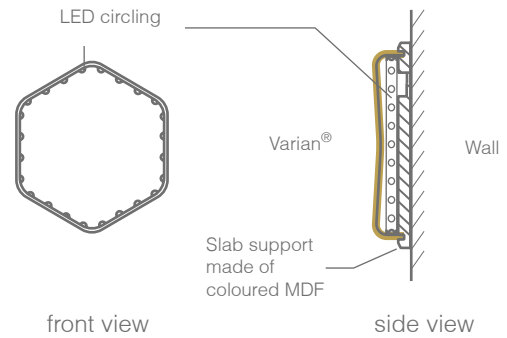

BACKLIGHTING OPTION