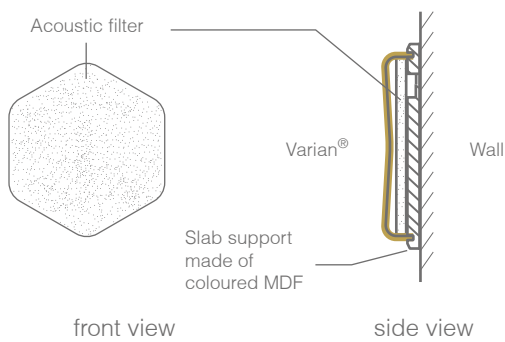

CONSTRUCTIVE PRINCIPALE