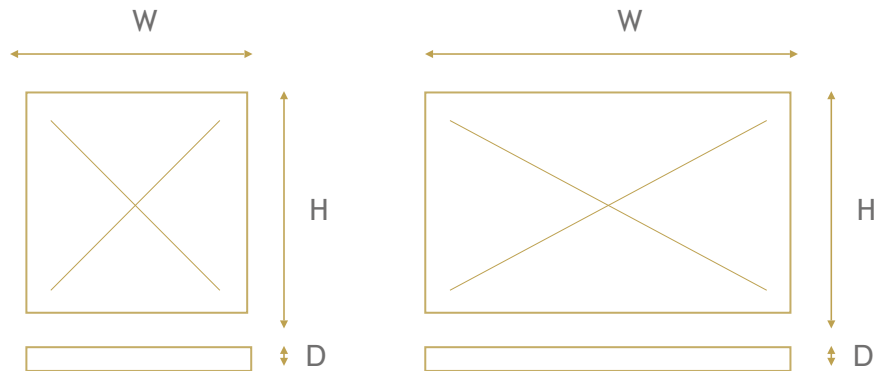

SUSPENDED BOX

TECHNICAL CHARACTERISTICS

Dimension	Square box			Rectangle box	
	Size S	Size M	Size L	Size M	Size L
Width (mm)	800	1000	1200	1200	1200
Height (mm)	800	1000	1200	800	1800
Depth (mm)	50	50	50	50	50
Reference	1ILOC001	1ILOC002	1ILOC003	1LOR001	1LOR002