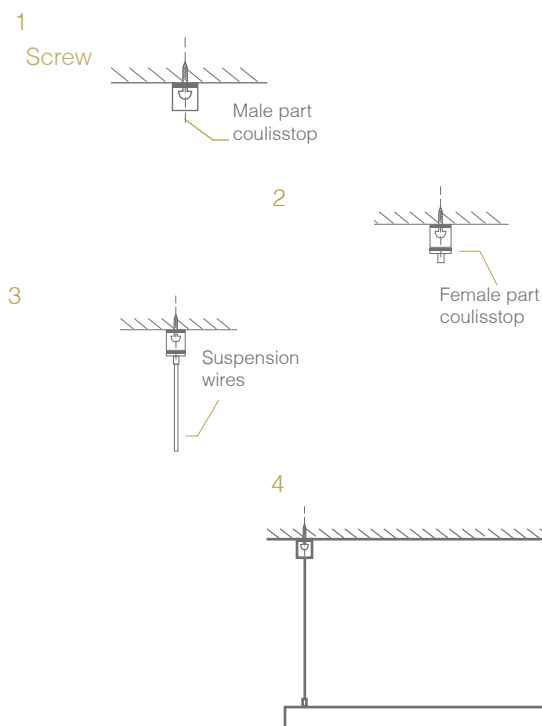

SUSPENDED BOX

TECHNICAL CHARACTERISTICS

Dimension	Square box			Rectangle box	
	Size S	Size M	Size L	Size M	Size L
Width (mm)	800	1000	1200	1200	1200
Height (mm)	800	1000	1200	800	1800
Depth (mm)	50	50	50	50	50
Reference	1ILOC001	1ILOC002	1ILOC003	1LOR001	1LOR002

These dimensions are given as an indication, do not hesitate to consult our design office for other dimensions. Various shaping possibilities, please consult us.

ATTACHMENT SYSTEM

CONSTRUCTIVE PRINCIPALE