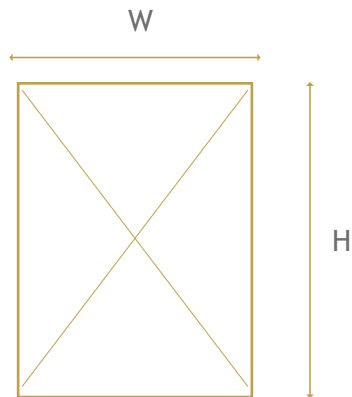

## TECHNICAL CHARACTERISTICS

Wall panel

Dimension	One size*
Width (mm)	1000
Height (mm)	2500
Depth (mm)	25
Reference	1PANM001

\* Dimensions can be customized, please contact us. (maximum width 1200) - Various shaping possibilities, please consult us.