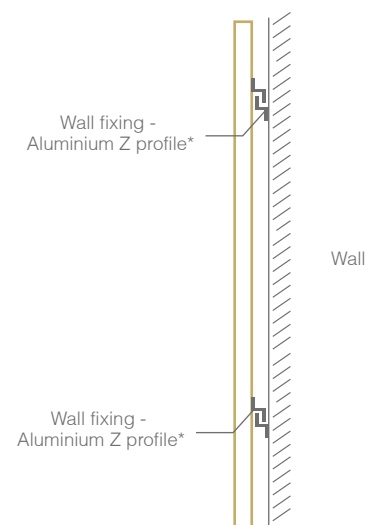

## TECHNICAL CHARACTERISTICS

Wall panel

Dimension	One size*
Width (mm)	1000
Height (mm)	2500
Depth (mm)	25
Reference	1PANM001

\* Dimensions can be customized, please contact us. (maximum width 1200) - Various shaping possibilities, please consult us.

## CONSTRUCTIVE PRINCIPALE

Front view

Side view

## ATTACHMENT SYSTEM

\* Optional Z-fixing