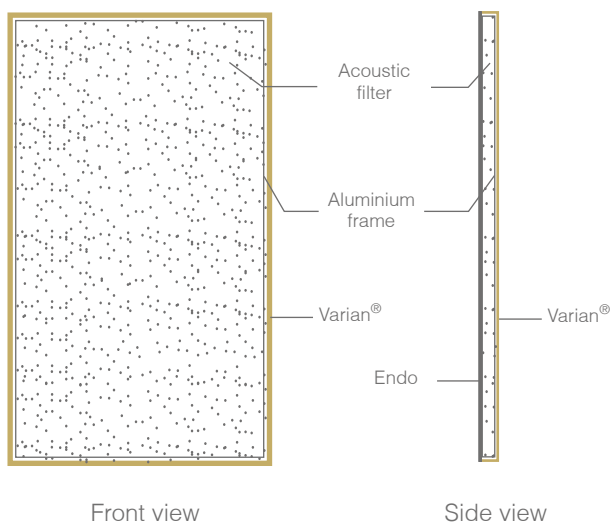

## TECHNICAL CHARACTERISTICS

Wall panel

Dimension	One size*
Width (mm)	1000
Height (mm)	2500
Depth (mm)	25
Reference	1PANM001

\* Dimensions can be customized, please contact us. (maximum width 1200) - Various shaping possibilities, please consult us.

## CONSTRUCTIVE PRINCIPALE

Front view

Side view

## ATTACHMENT SYSTEM

\* Optional Z-fixing