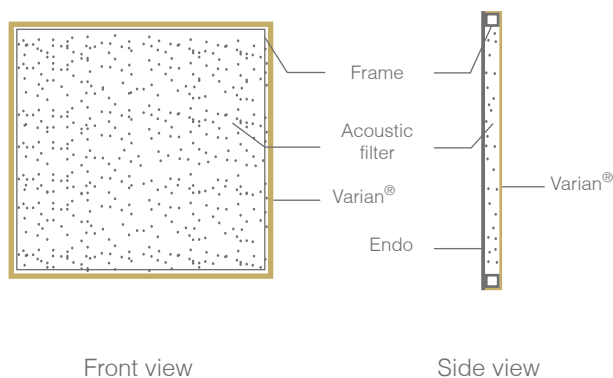

CONSTRUCTIVE PRINCIPALE